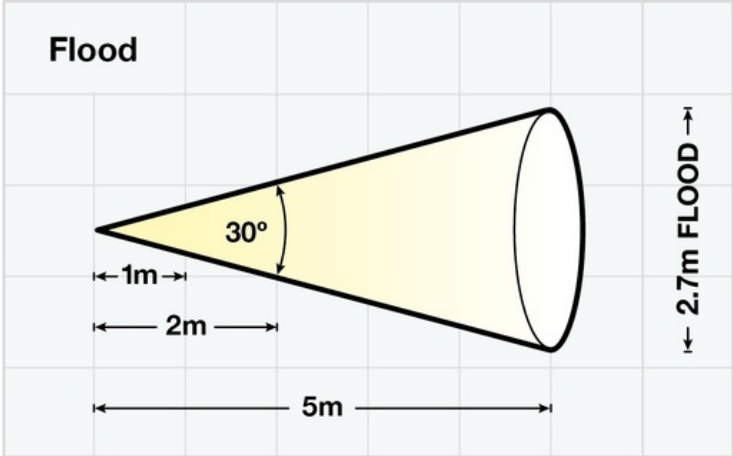

Product Dimensions

Light Output

Medium Flood (30°) (as per Light Output Diagram)

Light intensity at 2m 2870 lux, 5m 459 lux

Wide Flood (50°)

Version: SL025 Issue 7 DF409

Wolf Safety Lamp Company, Saxon Road Works, Sheffield, S8 0YA, UK