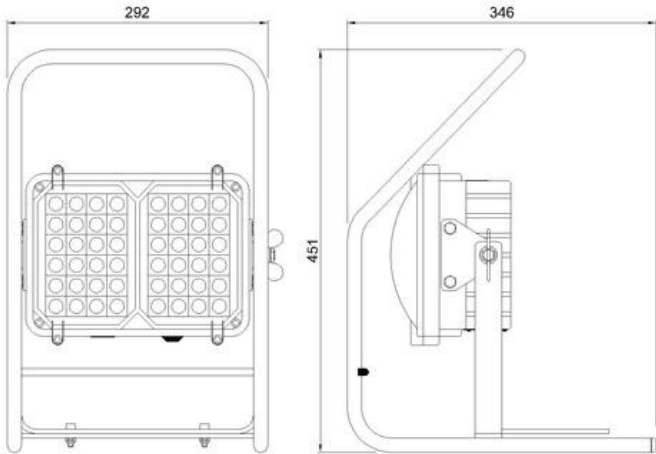

Product Dimensions

Light Output

Medium Flood (30°) (as per Light Output Diagram)

Light intensity at 2m 2870 lux, 5m 459 lux

Wide Flood (50°)

Version: SL025 Issue 7 DF409

Wolf Safety Lamp Company, Saxon Road Works, Sheffield, S8 0YA, UK